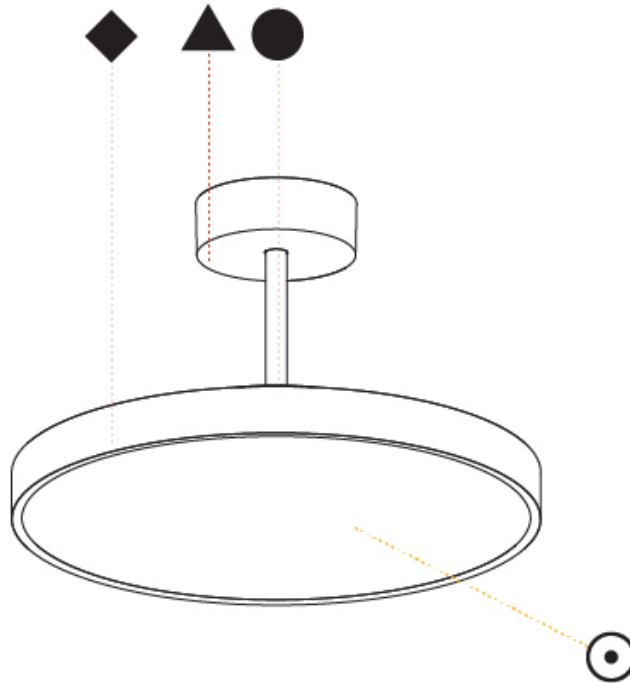

SIGN DIVA TUBE SUSPENSION

A300021-

PROJECT	_____
TYPE	_____
SPECIFIER	_____
QUANTITY	_____
DATE	_____

A