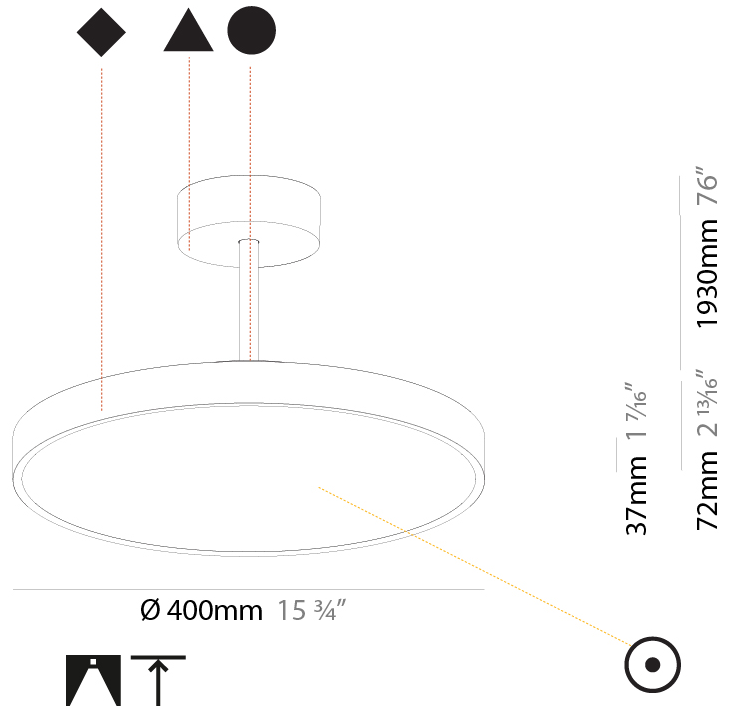

GENERAL

Series: Sign Diva Tube
Subseries: Sign Diva Tube
Brand: Prolicht
Division: Architectural
Mounting Type: Suspension
Mounting Location: Ceiling
Subcategory: Pendant

PHYSICAL

Shape: Round
Diameter (mm): 400
Diameter (in): 15 3/4
Height (mm): 72
Height (in): 2 13/16
Max. Overall Height (mm): 2002
Max. Overall Height (in): 78 13/16
Light Distribution: Direct
Weight (kg): 2.888
Weight (lbs): 6.366
Diffuser: PMMA - Opal / Micro-Prism / Sparkling Secret / Vintage Industrial
Fixture Finish: SSR / BKV / CWI / CRY / HAB / UFT / ITA / RUA / FTG / MYG / LOD / PUS / FRO / FUP / KIA / POP / BLS / SPG / MEY / GOH / GUM / CHC / COM / ABZ / JAG / OBR / MOS / ROR
Fixture Material: Extruded Aluminum / Steel

ELECTRICAL

Lamp Type: LED (Zhaga Standard)
Input Wattage (W): 17
Total Output Wattage (W): 16
Dimming: Tri-Mode (Non-Dimming and Phase Dimming (120Vac only) and 0-10V Dimming)
Driver Included: Yes
Driver Location: Integrated
Driver Type: Constant Current - Universal
Driver Class: Class 2
Input Voltage (V): 120 - 277
Constant Current (mA): 500

LED

Color Temperature (*K): 2700 / 3000 / 3500 / 4000
Max. Delivered Lumen (lm): 1807 / 1943 / 1951 / 1991
Nominal Lumen (lm): 2250 / 2450 / 2430 / 2480
CRI: >90 CRI
Lamp Life (hrs): 50000

OPTICAL

RATINGS AND CERTIFICATIONS

Certified By: Certified for North American Standards
IP rating: IP20

A